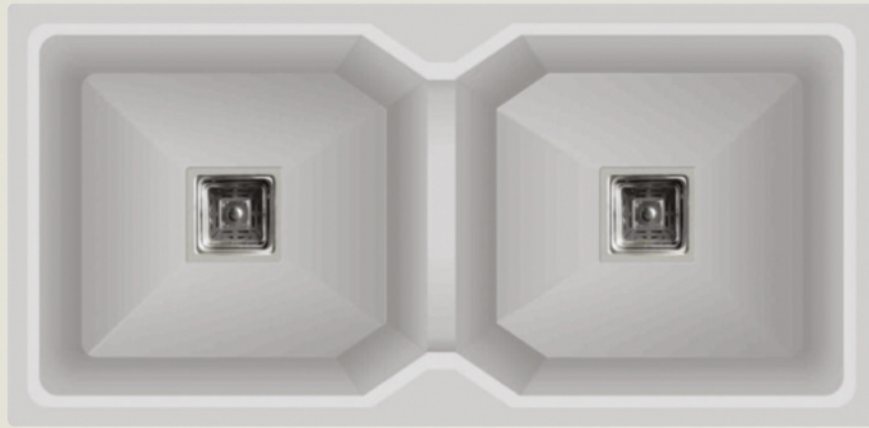

SPH-4007 Towel Rack 24"
SPH-4007 A Towel Rack 18"

SPH-4001 Towel Rail 24"
SPH-4001 A Towel Rail 18"

KITCHEN SINKS

EXCLUSIVE QUARTZ SINKS

QTZ-101
Double Bowl Sink
45"x20"

QTZ-103
Matt Black Sink
18"x16"

QTZ-104
Rose Gold Sink
21"x18"