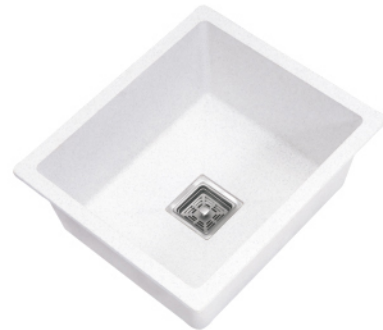

SPH-4007 Towel Rack 24"
SPH-4007 A Towel Rack 18"

SPH-4001 Towel Rail 24"
SPH-4001 A Towel Rail 18"

KITCHEN SINKS

EXCLUSIVE QUARTZ SINKS

QTZ-101
Double Bowl Sink
45"x20"

QTZ-103
Matt Black Sink
18"x16"

QTZ-104
Rose Gold Sink
21"x18"