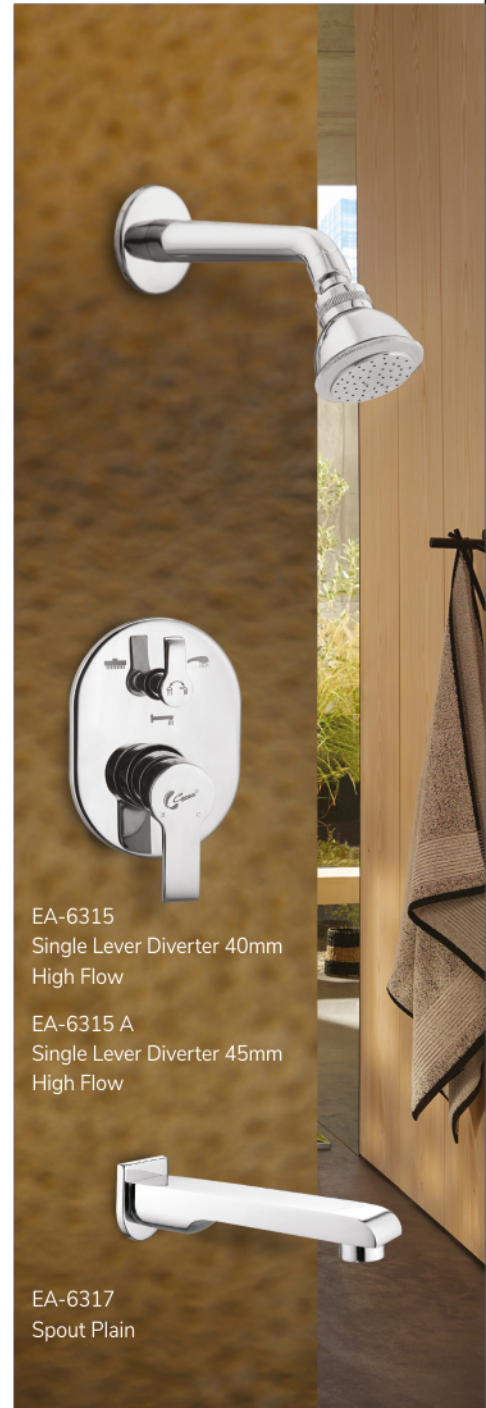

EA-6301 A
Pillar Cock Extended Body

EA-6316
Spout Tip Ton

EA-6318
Single Lever Wall Mixer
(Provision for Hand Shower)

EA-6324
Deusch Mixer

QUBIX
Collection

Alexa taps and mixers are simple and compact offering superb control of water flow. the thermostatic mixer has a built-in temperature safety stop and an eco button limiting water flow.

QU-6811
Single Lever Basin Mixer

QU-6803
Long Body

QU-6802
Bib Cock

QU-6823
Deusch Diverter

QU-6804
Angle Cock

EA-6311 A
Single Lever Extended Body

QU-6806
Angle Cock Two Way

Concealed Stop Cock
QU-6805 15mm
QU-6805 A 20mm

QU-6808
Sink Cock with
Dual Flow Aerator

QU-6815
Single Lever Diverter 40mm
High Flow

QU-6815 A
Single Lever Diverter 45mm
High Flow

QU-6817
Spout Plain

QU-6807 A
Bib Cock Two Way
Single Handle

QU-6818
Single Lever Wall Mixer
(Provision for Hand Shower)